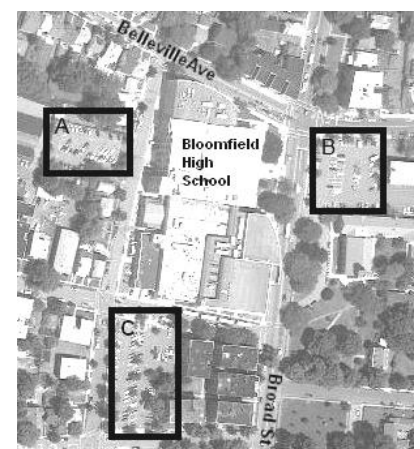

www.jannelozier.com
fbl.me/JerseySwampCats

Directions to Bloomfield High School

Garden State Parkway North:

Take Exit 148 - Bloomfield Avenue.

Cross over Bloomfield Avenue to Franklin Street, which is the next light. Turn left on Franklin Street. Stay on Franklin Street to Broad Street. Continue on Broad Street for approximately two long blocks. Bloomfield High School is on the left side.

Garden State Parkway South:

Take Exit 149 - Bellevue Avenue.

A, B, C: parking lot locations

Come to the end of the ramp. Make a left on to JFK Drive. Make the first right on to Beech Street. Take Beech Street to the end, which will intersect with Broad Street. Make a right onto Broad Street. Continue on Broad Street approximately 1 block. Bloomfield High School is on the left side.